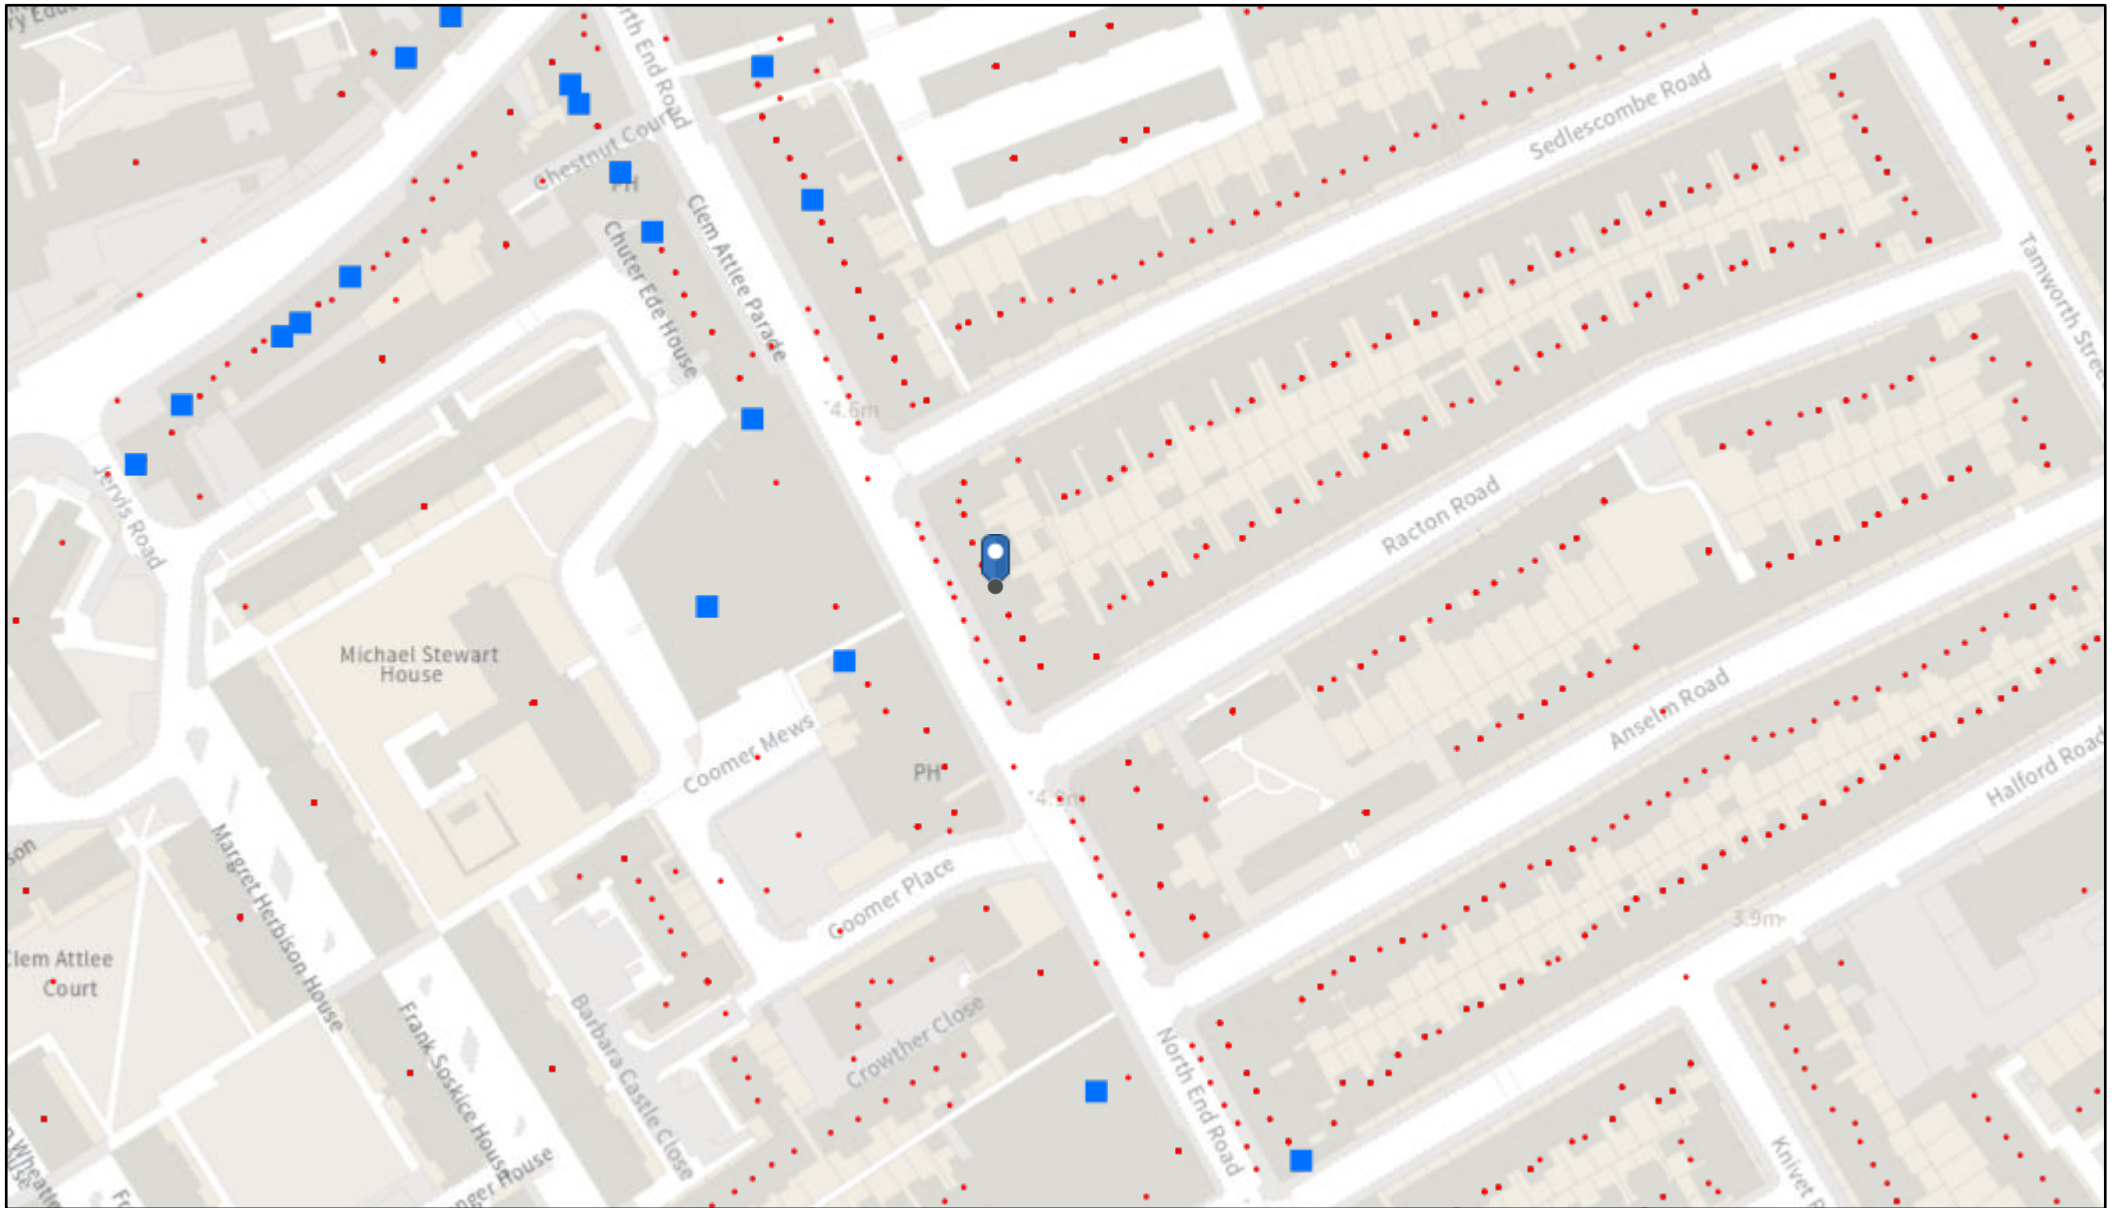

eGIS Web Map

20/12/2023, 13:46:58